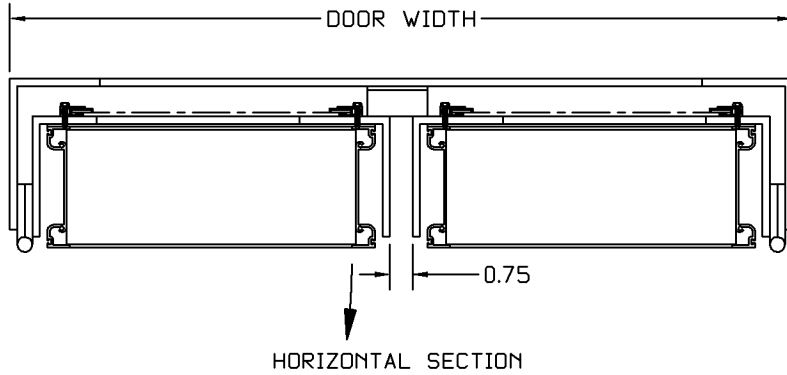

HINGED 4" DEEP WALL LOUVER HD DOUBLE DOOR WITH SUBFRAME FOR MOUNTING

MOUNTING FRAME - 5"x3"x1/4"
ALUMINUM ANGLE

HINGE - HEAVY DUTY 0.120" THICKNESS
ALUMINUM CONTINUOUS PIANO HINGE
(0.250" PIN DIAMETER)

DOOR FRAME - 4"x3"x1/4" ALUMINUM
ANGLE

BLADE - 0.081" THICKNESS TYPE
6063-T5 EXTRUDED ALUMINUM

FRAME - 0.081" THICKNESS TYPE
6063-T5 EXTRUDED ALUMINUM

DOORSTOP - 1-1/4"x1"x1/8"x2" LG
ALUMINUM ANGLE

DESIGNED FOR 30 PSF WIND LOAD

SIZES 60" WIDE X 24" HIGH UP TO 96"
WIDE X 96" HIGH

PROJECT

CONTRACTOR

ARCHITECT

DRAWN BY:
JMC

DATE:
09/2017

DRAWING TYPE:
TECHNICAL SHEET

DRAWING TITLE:
HINGED 4" DBL HD