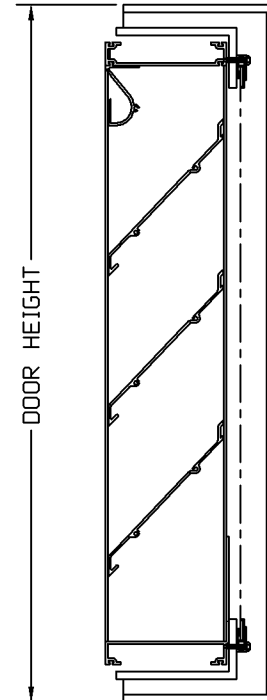

HINGED 4" DEEP WALL LOUVER HD DOUBLE DOOR WITH SUBFRAME FOR MOUNTING

MOUNTING FRAME - 5"x3"x1/4"
ALUMINUM ANGLE

HINGE - HEAVY DUTY 0.120" THICKNESS
ALUMINUM CONTINUOUS PIANO HINGE
(0.250" PIN DIAMETER)

DOOR FRAME - 4"x3"x1/4" ALUMINUM
ANGLE

BLADE - 0.081" THICKNESS TYPE
6063-T5 EXTRUDED ALUMINUM

FRAME - 0.081" THICKNESS TYPE
6063-T5 EXTRUDED ALUMINUM

DOORSTOP - 1-1/4"x1"x1/8"x2" LG
ALUMINUM ANGLE

DESIGNED FOR 30 PSF WIND LOAD

SIZES 60" WIDE X 24" HIGH UP TO 96"
WIDE X 96" HIGH

LATCHING - BY OTHERS (NOT INCLUDED)

MODEL E4JS SHOWN - HINGED OPTION
IS AVAILABLE ON ALL WALL LOUVER
MODELS

ARCHITECTURAL L·O·U·V·E·R·S

266 W Mitchell Ave - Cincinnati, OH 45232
PH: (888) 568-8371 Fax: (888) 568-8370

PROJECT

CONTRACTOR

ARCHITECT

DRAWN BY:
JMC

DATE:
09/2017

DRAWING TYPE:
TECHNICAL SHEET

DRAWING TITLE:
HINGED 4" DBL HD