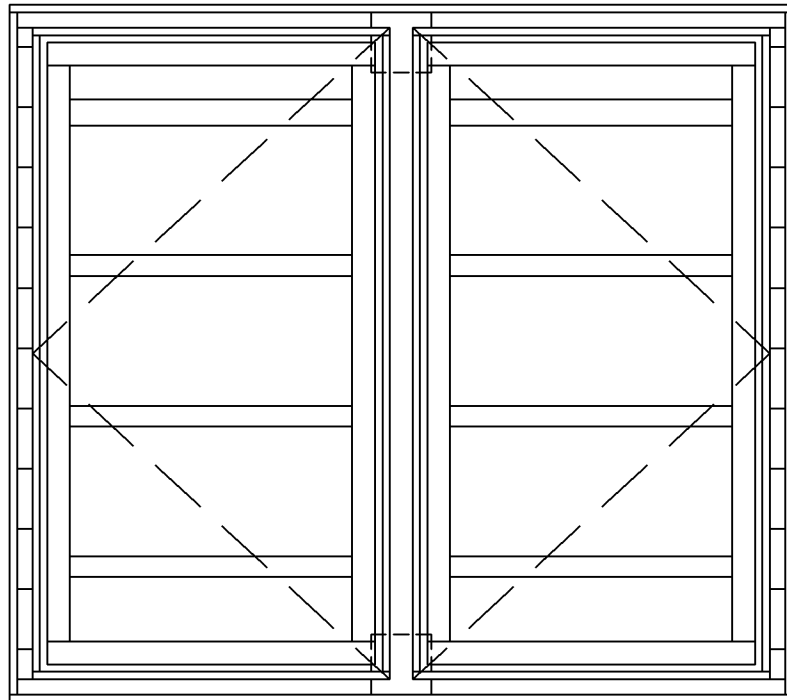

HINGED 4" DEEP WALL LOUVER HD DOUBLE DOOR WITH SUBFRAME FOR MOUNTING

MOUNTING FRAME - 5"x3"x1/4"
ALUMINUM ANGLE

HINGE - HEAVY DUTY 0.120" THICKNESS
ALUMINUM CONTINUOUS PIANO HINGE
(0.250" PIN DIAMETER)

DOOR FRAME - 4"x3"x1/4" ALUMINUM
ANGLE

BLADE - 0.081" THICKNESS TYPE
6063-T5 EXTRUDED ALUMINUM

FRAME - 0.081" THICKNESS TYPE
6063-T5 EXTRUDED ALUMINUM

DOORSTOP - 1-1/4"x1"x1/8"x2" LG
ALUMINUM ANGLE

DESIGNED FOR 30 PSF WIND LOAD

SIZES 60" WIDE X 24" HIGH UP TO 96"
WIDE X 96" HIGH

LATCHING - BY OTHERS (NOT INCLUDED)

MODEL E4JS SHOWN - HINGED OPTION
IS AVAILABLE ON ALL WALL LOUVER
MODELS

ARCHITECTURAL L·O·U·V·E·R·S

266 W Mitchell Ave - Cincinnati, OH 45232
PH: (888) 568-8371 Fax: (888) 568-8370

PROJECT

CONTRACTOR

ARCHITECT

DRAWN BY:
JMC

DATE:
09/2017

DRAWING TYPE:
TECHNICAL SHEET

DRAWING TITLE:
HINGED 4" DBL HD